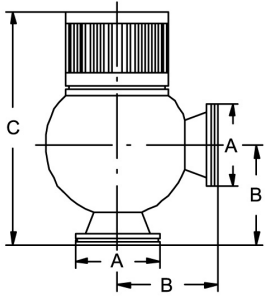

Bellow-seal valve						Art.No	EUR	Art.No	EUR
ISO-K Bellows-sealed angle valve	DN	A	B	C				AISI304-FKM	
	63	95	88	150-166				340410	Enquiry

D
4